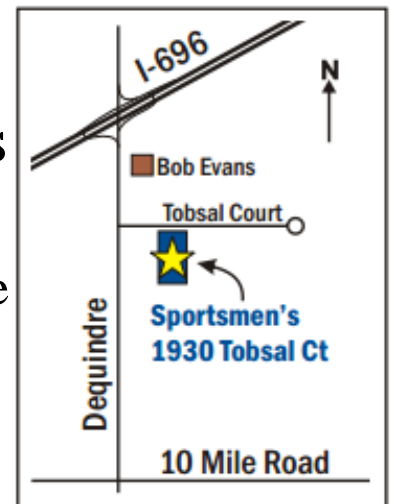

Sportsmen's
DOG TRAINING CLUB OF DETROIT, INC.

Left Turn
Dog
Circles
Right
Forward

ONE-DAY RALLY SEMINAR

New Signs and Titles

Power Point Presentation

With: Rally Sign Walk Through

By: Amede DeCruydt

AKC Rally Judge

At

Sportsmen's

Sunday - June 11, 2017

9:00 to 3:00

Fee: \$45.00 per person
Includes: Lunch & Handouts

Make Check Payable to: SDTC

Send to:

Eileen Hyde
3624 N Main St
Royal Oak, MI 48073
248-224-8515
emhyde@att.net